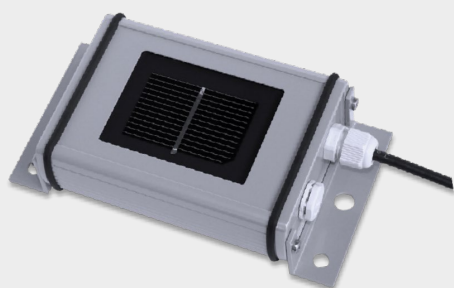

# Environmental Sensors

SE1000-SEN-IRR-S1, SE1000-SEN-TAMB-S2  
SE1000-SEN-TMOD-S2, SE1000-SEN-WIND-S1

Irradiance sensor

Ambient Temperature sensor

Module Temperature sensor

Wind Velocity sensor

## Environmental Monitoring of your SolarEdge System

// Connect environmental sensors to the SolarEdge Control and Communication Gateway for monitoring of your site

// Used to calculate site performance ratio

# / Environmental Sensors

SE1000-SEN-IRR-S1, SE1000-SEN-TAMB-S2,  
SE1000-SEN-TMOD-S2, SE1000-SEN-WIND-S1

	Irradiance SE1000-SEN-IRR-S1	Ambient Temperature SE1000-SEN-TAMB-S2	Module Temperature SE1000-SEN-TMOD-S2	Wind Velocity SE1000-SEN-WIND-S1	UNIT
<b>OUTPUT</b>					
Electrical output range	0-1.5V	0-10V	4-20mA	4-20mA	
<b>MEASUREMENT</b>					
Range	0-1500 W/m <sup>2</sup>	-40 to 90 °C / -40 to 194 °F	-40 to 90 °C / -40 to 194 °F	0-50 m/s	
Accuracy	±5 W/sq.m ±2.5% of measuring value	1% of full scale	1% of full scale	±0.5 m/s or ±3% of measuring value	
<b>INSTALLATION SPECIFICATIONS</b>					
Commercial Gateway (sold separately; SE1000-CCG-G-S1)	Needed				
Dimensions	155 X 85 X 39 / 6.1 X 3.4 X 1.6	64 x 58 x 34 / 2.5 x 2.3 x 1.3	64 x 58 x 34 / 2.5 x 2.3 x 1.3	165 x 105 x 105 / 6.5 x 4.2 x 4.2	mm / in
Weight	350 / 0.77	260 / 0.57	350 / 0.77	750 / 1.65	gm / lb
Enclosure type	Powder-coated aluminum	Powder-coated aluminum	Powder-coated aluminum	Housing - Aluminum (AlMgSi1) Cup star - Synthetic, with fibre glass (PC-GF10) Bottom - Synthetic (POM H2320)	
Operating Temperature	-35 to 80 / -31 to 176	-40 to 80 / -40 to 176	-40 to 80 / -40 to 176	0 to 70 / 32 to 155	°C / °F
Protection Rating	IP65	IP67		IP55	
Manufacturer	Ingenieurbüro Mencke & Tegtmeier GmbH				
Manufacturer Part Number	Si-V-1.5TC	Ta-V-4090	Tm-I-4090	Vwind-420 4.3519.00.141	