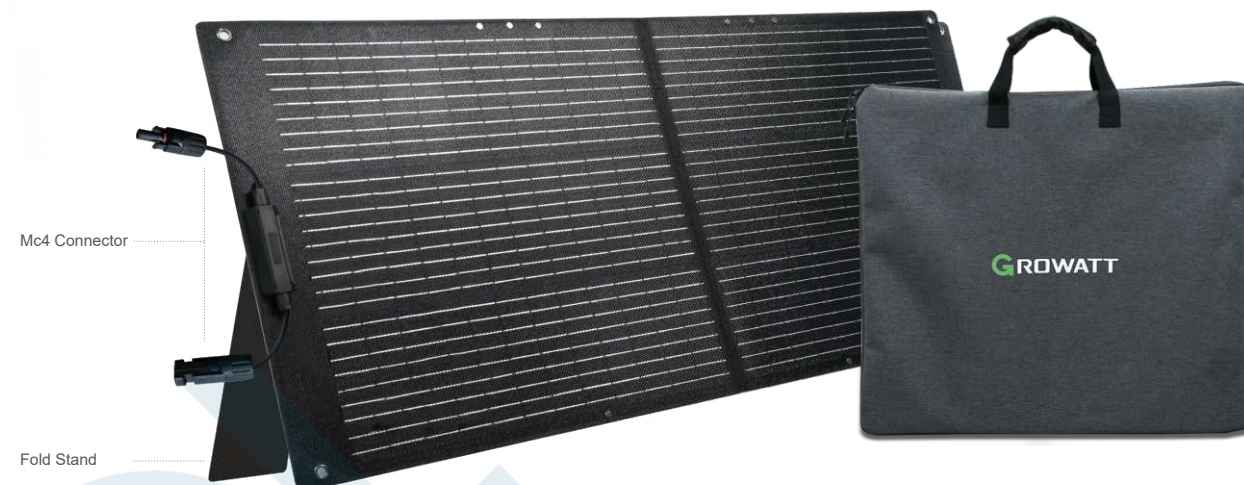

100W Solar Panel PORTABLE POWER STATION

100W

Provides flexible and clean outdoor power when needed

IP67

IP67 water resistance rating makes it more durable

Portability

Lightweight & foldable

MC4

Universal and work with most third-party devices

One Hub For All Your Needs

SPECIFICATIONS

Features	Descriptions
Battery	
Rated Power	100W(+/-5W)
Open Circuit Voltage	24V(Vmp 22.8V)
Short Circuit Current	5.2A (Imp 4.97A)
Output Circuit Voltage	21.16V(Vmp 19.15V)
Output Circuit Current	4.96A(Imp 4.71A)
Cell Type	Monocrystalline Silicon
Interface Type	MC4
General	
Total Weight: Approx	Approx. 3.6kg (7.93lbs)
Unfolded Dimensions	1170*540*25±5mm(46*21.2*1.0±0.2in)
Folded Dimensions	603*540*25±5mm(23.7*21.2*1.0±0.2in)
Warranty Period	12 Months