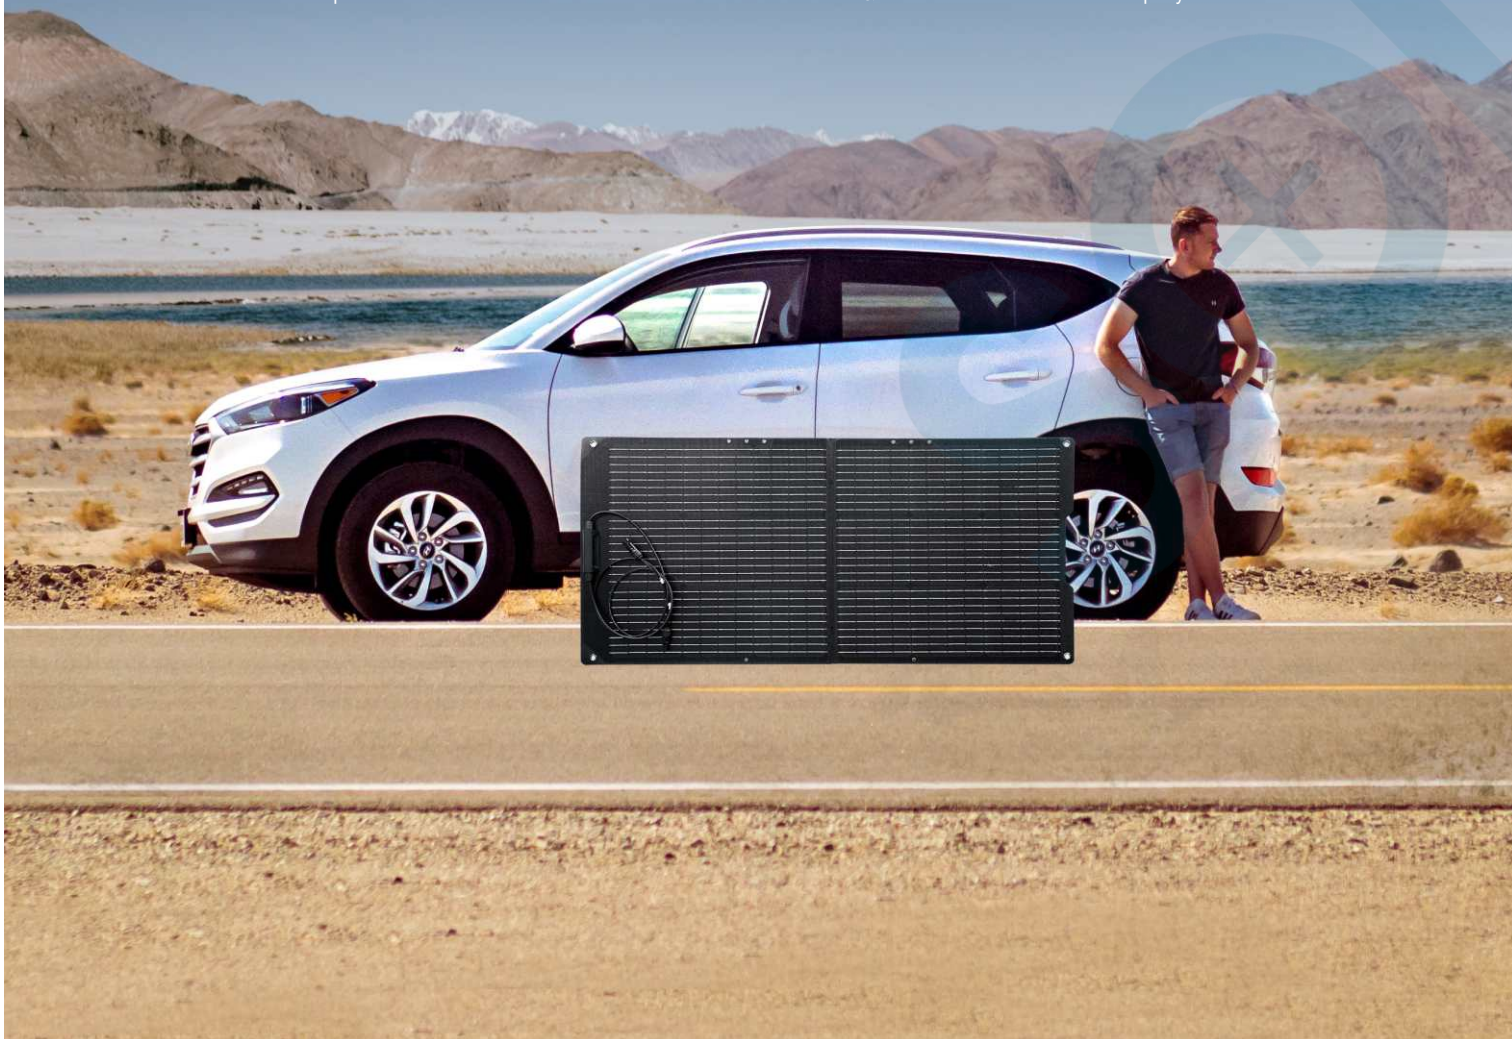

100W Solar Panel PORTABLE POWER STATION

100W

Provides flexible and clean outdoor power when needed

IP67

IP67 water resistance rating makes it more durable

Portability

Lightweight & foldable

MC4

Universal and work with most third-party devices

One Hub For All Your Needs

SPECIFICATIONS

Features	Descriptions
Battery	
Rated Power	100W(+/-5W)
Open Circuit Voltage	24V(Vmp 22.8V)
Short Circuit Current	5.2A (Imp 4.97A)
Output Circuit Voltage	21.16V(Vmp 19.15V)
Output Circuit Current	4.96A(Imp 4.71A)
Cell Type	Monocrystalline Silicon
Interface Type	MC4
General	
Total Weight: Approx	Approx. 3.6kg (7.93lbs)
Unfolded Dimensions	1170*540*25±5mm(46*21.2*1.0±0.2in)
Folded Dimensions	603*540*25±5mm(23.7*21.2*1.0±0.2in)
Warranty Period	12 Months